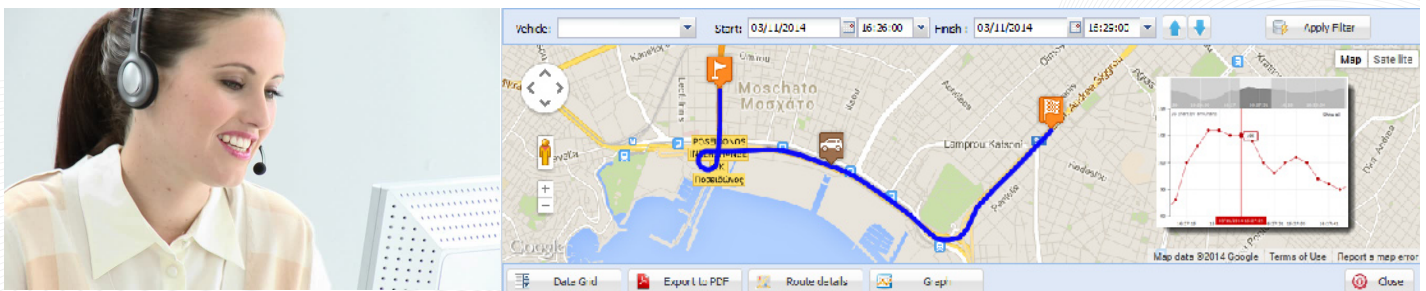

Software
Compatibility

Powered by: **AVS**
AUTOMOTIVE